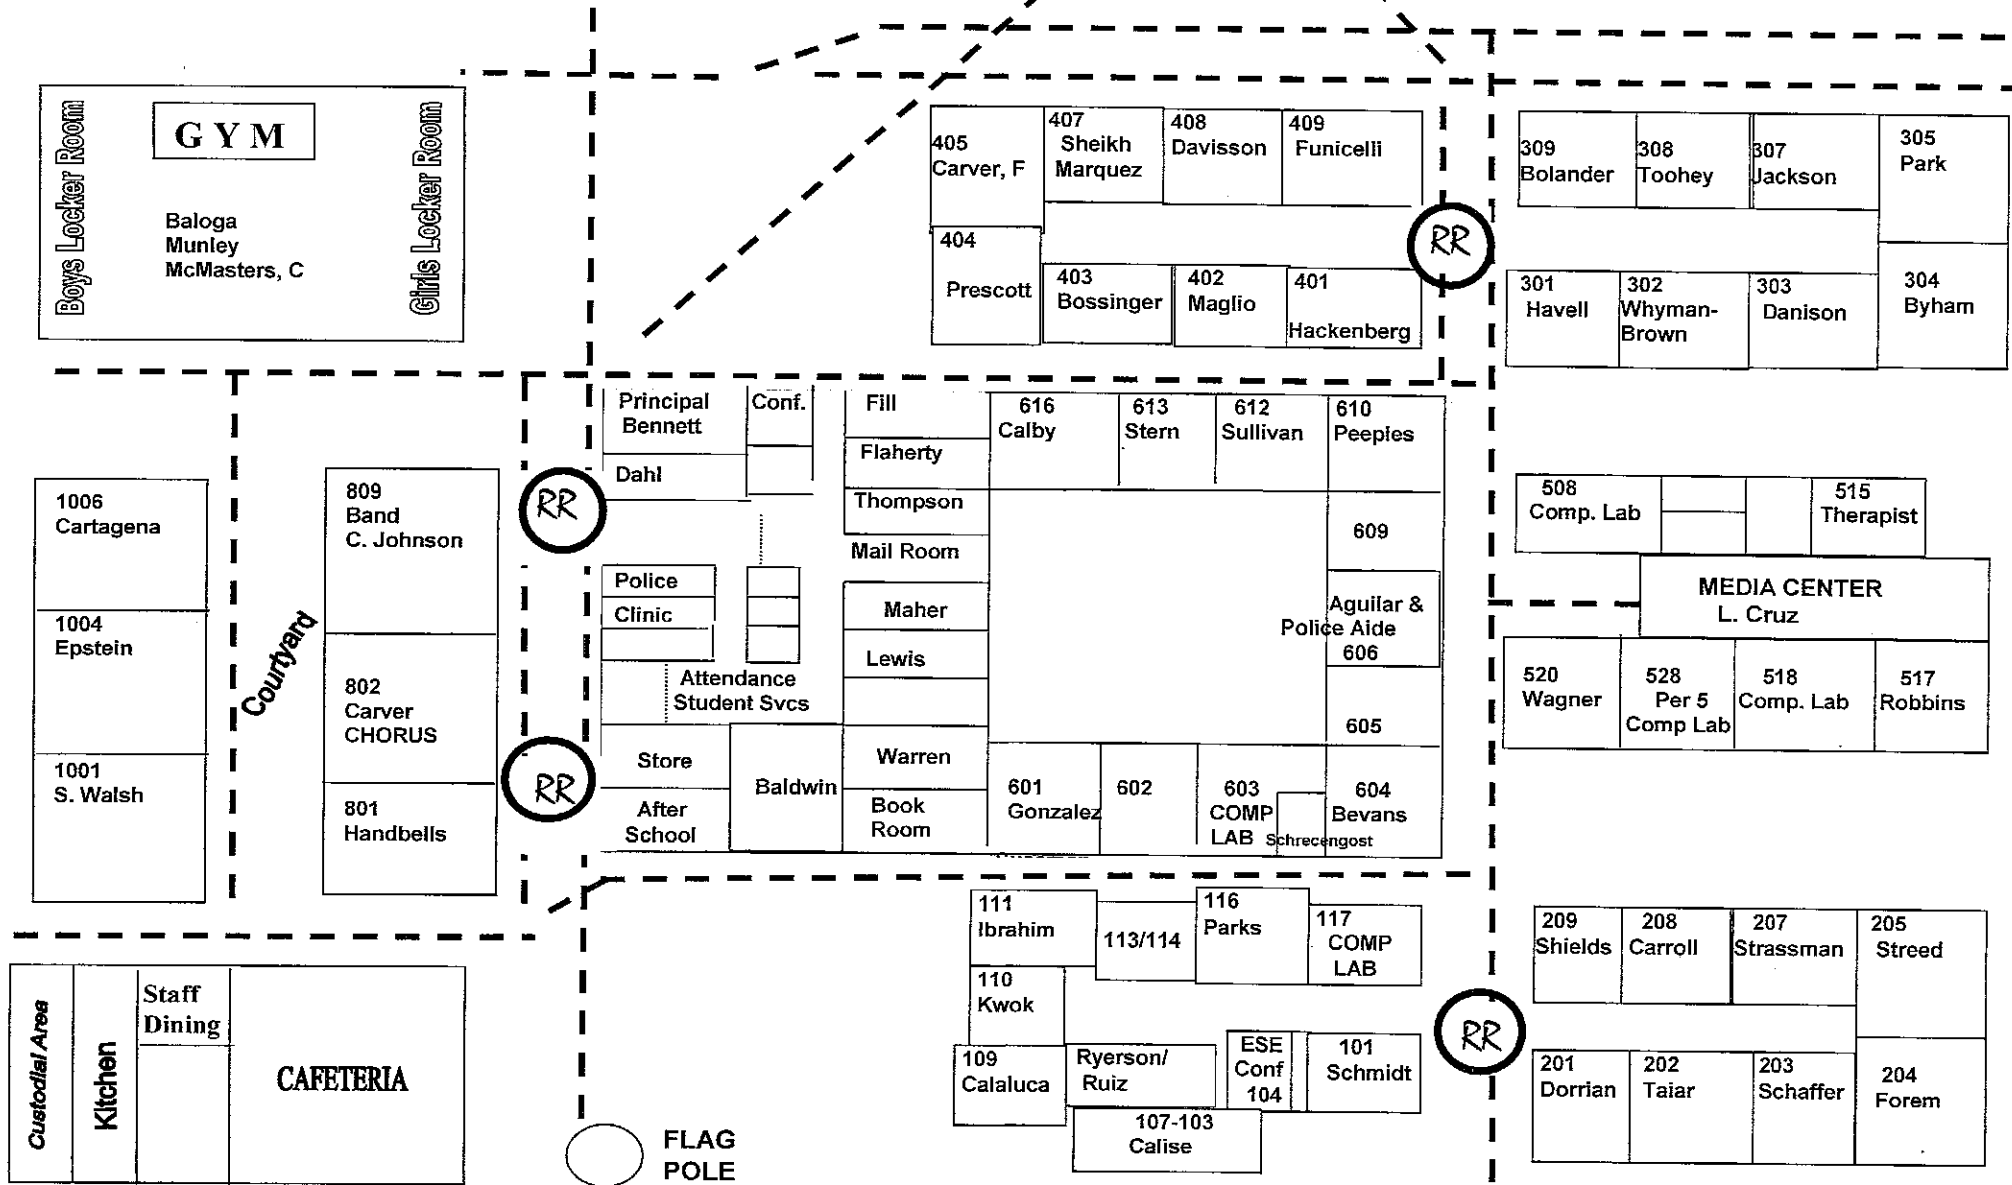

# WELLINGTON LANDINGS COMMUNITY MIDDLE SCHOOL 2019-2020 (Main Campus)

# Wellington Landings Middle School - FY2020

## South Campus

935 Computer Lab	934 Tognoni	933 McMasters, D	932 Ebersole	931 Boyd	930 Giovanetti/Lopez		
Faculty Only Rest Room			923 Henry	924 Arterburn	925 Schoffel	926-S Knowles	927-S Comp. Lab

922 PTO COMP LAB	921 Mazzella	920 Mike Samarel Comp Rm	RR 900-B	919 Beach	918 Walters
912 Harper	913 Shore	914 Weber	915 Gerboc	916 Poulard	917 COMP LAB
911 Megan Samarel	910 Fontenot	RR 900-A	909 COMP LAB	908 Thallemer	907 Marino
901 Gilley	902 Weissert	903 McKee	904 Streb	905 Cameron	906 Walsh, M.